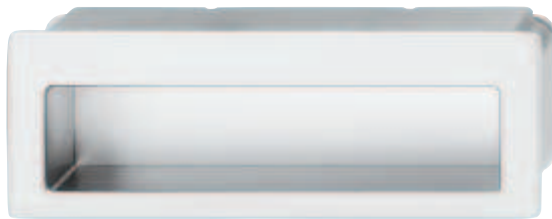

1

Timeless Furniture Handles

Finish/colour	Cat. No.
Polished chrome plated	155.00.275
Matt chrome plated	155.00.270
Brushed brass plated	155.01.794

Packing: 1, 10 or 60 pieces

M4 threaded screws

► FF 1.260