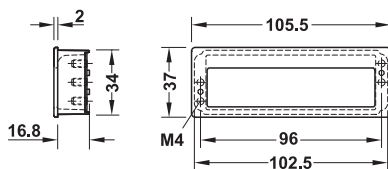

1

Timeless Furniture Handles

Finish/colour	Cat. No.
Polished chrome plated	155.00.275
Matt chrome plated	155.00.270
Brushed brass plated	155.01.794

Packing: 1, 10 or 60 pieces

M4 threaded screws

► FF 1.260

DGH-M-INT 2020, HDE-en, 05/19. Dimensional data not binding. We reserve the right to alter specifications without notice.